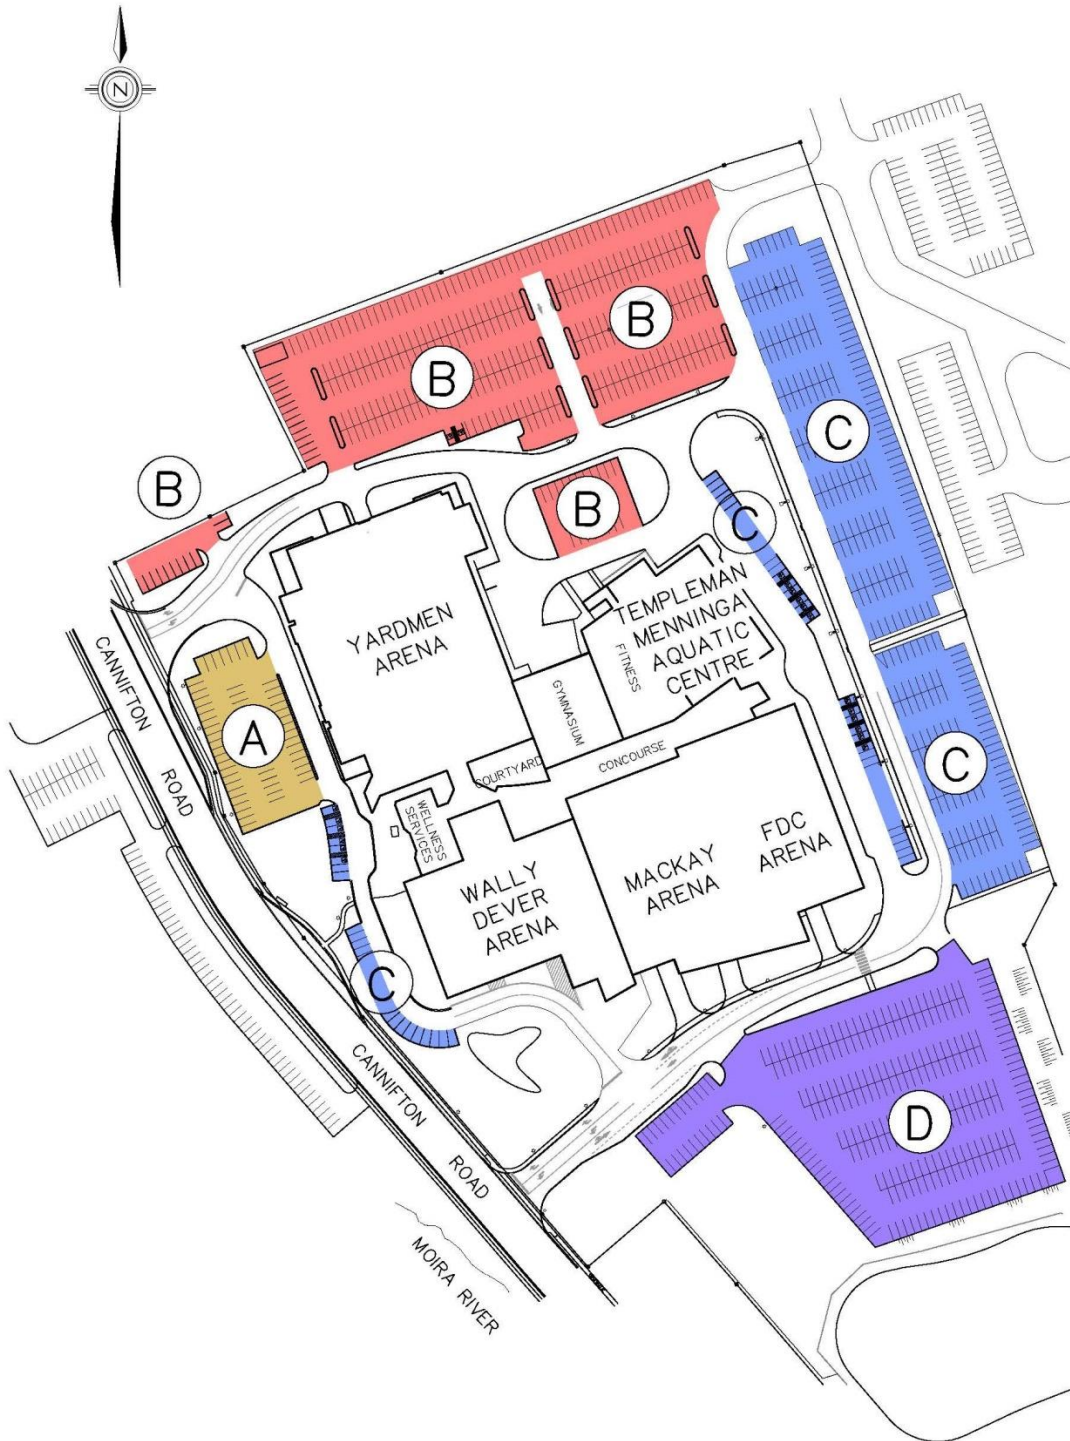

GAME DAY PARKING

QUINTE SPORTS &
WELLNESS CENTRE
PARKING
LOT PLAN